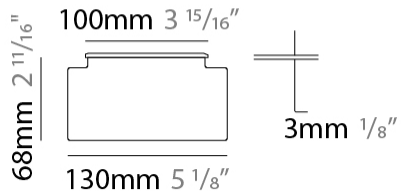

PHYSICAL

Shape: Rectangle
Length (mm): 450
Length (in): 17 3/4
Width (mm): 130
Width (in): 5 1/8
Height (mm): 68
Height (in): 2 11/16
Light Distribution: Uplight
Weight (kg): 3.1
Weight (lbs): 6.8
Load Resistance (kg): 500
Load Resistance (lbs): 1102
Installation Requirement: Installation in sleeve set in concrete with a 20 - 30 cm / 8 - 12 inches gravel drain bed
Screws: A4 stainless steel
Diffuser: Clear tempered glass
Gasket: Gore-Tex valve to prevent condensation inside the fitting.
Fixture Finish: SST
Fixture Material: Extruded Aluminum

ELECTRICAL

Lamp Type: LED
Input Wattage (W): 9.8 (Asy) / 13.5
Total Output Wattage (W): 8 (Asy) / 12
Dimming: Non-Dimming / Phase Dimming (120vac Only)
Driver Included: Yes
Driver Location: Integrated
Driver Type: Constant Current - 120 / 277Vac
Driver Class: Class 2
Input Voltage (V): 120 - 277
Constant Current (MA): 350
Upon Request: (Not included - see components [IP65 or higher enclosure to be supplied by others]) Remote: 0-10Vdc dimming

LED

Number of LEDs: 12
Color Temperature (°K): 3000 / 4000
Max. Delivered Lumen (lm): 1030 / 1070
Nominal Lumen (lm): 1680 / 1740
CRI: >80 CRI
Lamp Life (hrs): 60000

OPTICAL

Optic: 12 / 26 / 40 / ELI / ASY

RATINGS AND CERTIFICATIONS

Certified By: Certified for North American Standards
IP rating: IP67
IK Rating: IK10
Bug Rating: BU460

Manufacturer: Zaneen Inc. © 2024, T 1800-388-3382, F 416-247-9319, www.zaneen.com