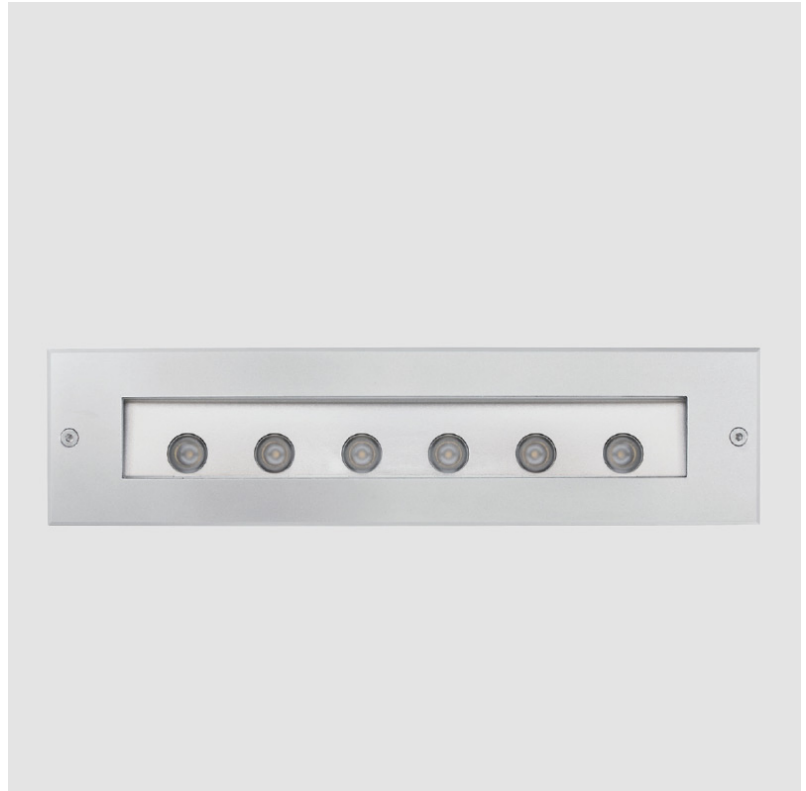

ELECTRICAL

Lamp Type: LED
Input Wattage (W): 7.3
Total Output Wattage (W): 6 / 11.5 (RGBW)
Dimming: Non-Dimmable
Control Gear: DMX
Driver Included: Yes (excluding RGBW)
Driver Location: Integrated / RGBW - Remote
Driver Type: White LED - Constant Voltage - Universal
Driver Class: Class 2
Input Voltage (V): 120 - 277
Output Voltage (V): 24
Constant Current (MA): RGBW 500
Upon Request: (Not included - see components [IP65 or higher enclosure to be supplied by others]) Remote: DMX / 0-10Vdc dimming / Phase dimming

LED

Number of LEDs: 6 / 8 (RGBW)
Color Temperature (°K): 3000 / 4000 / RGBW
Max. Delivered Lumen (lm): 515 / 535
Nominal Lumen (lm): 840 / 870
CRI: >80 CRI
Lamp Life (hrs): 60000

OPTICAL

Optic: 12 / 26 / 40 / ELI / ASY

RATINGS AND CERTIFICATIONS

Certified By: Certified for North American Standards
© 2024, T 1800-388-3382, F 416-247-9319, www.zaneen.com
Available for international specifications by adding 'INT' at the end of the existing Model #. For assistance on 'custom' specifications, contact zteam@zaneen.com.
In a constant effort to supply the best product, we reserve the right to change specifications or materials without notice. The most recent specification sheets are found at zaneen.com
Bug Rating: B0 U3 G0