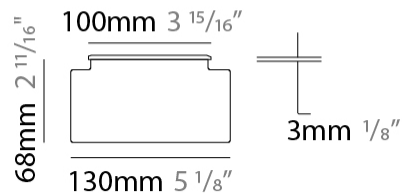

GENERAL

Series: Tetra
Subseries: Tetra Incasso
Brand: Platek
Division: Exterior
Mounting Type: Recessed
Mounting Location: In-Ground
Subcategory: Walk Over

PHYSICAL

Shape: Rectangle
Length (mm): 450
Length (in): 17 ¹¹/₁₆"
Width (mm): 130
Width (in): 5 ¹/₈"
Height (mm): 68
Height (in): 2 ¹¹/₁₆"
Light Distribution: Uplight
Weight (kg): 3.2
Weight (lbs): 7.05
Load Resistance (kg): 500
Load Resistance (lbs): 1102
Installation Requirement: Installation in sleeve set in concrete with a 20-30 cm gravel drain bed
Screws: A4 stainless steel
Diffuser: Clear tempered glass
Gasket: Gore-Tex valve to prevent condensation inside the fitting.
Fixture Finish: SST
Fixture Material: Extruded Aluminum

ELECTRICAL

Lamp Type: LED
Input Wattage (W): 11.5
Control Gear: DMX
Driver Included: No
Driver Location: Remote
Driver Class: Class 2
Input Voltage (V): 120 - 277
Constant Current (MA): 500

LED

Number of LEDs: 6
Color Temperature (°K): RGBW
CRI: >80 CRI
Lamp Life (hrs): 60000
Special LEDs offerings: RGBW

OPTICAL

Optic°: 12 / 26 / 40 / Elliptical

RATINGS AND CERTIFICATIONS

Certified By: Certified for North American Standards
IP rating: IP67
IK Rating: IK10

PROJECT	
TYPE	
SPECIFIER	
QUANTITY	
DATE