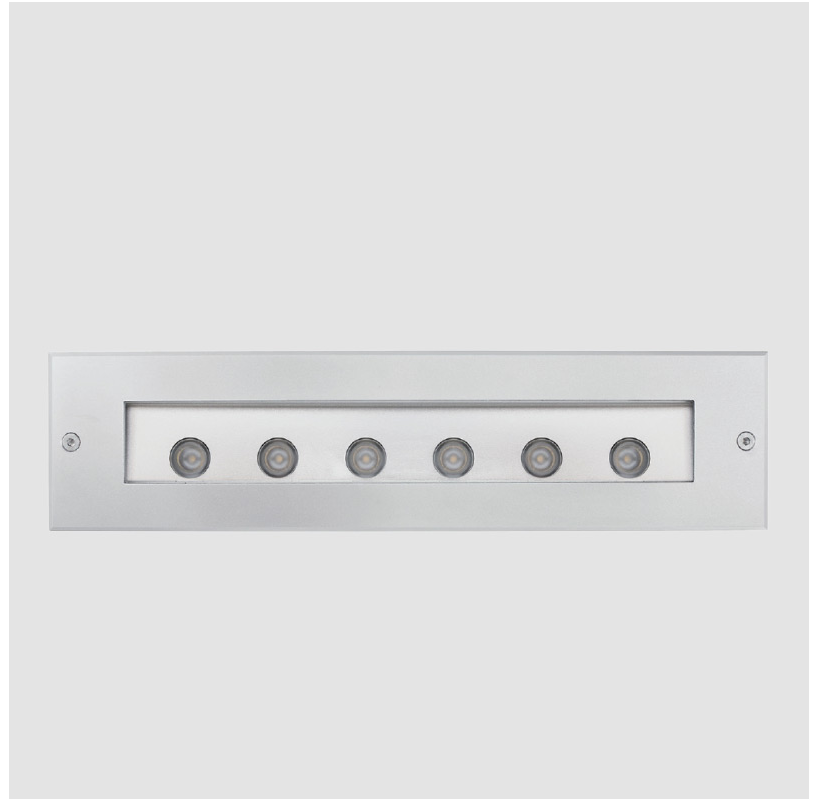

GENERAL

Series: Tetra
Subseries: Tetra Incasso
Brand: Platek
Division: Exterior
Mounting Type: Recessed
Mounting Location: In-Ground
Subcategory: Walk Over

PHYSICAL

Shape: Rectangle
Length (mm): 450
Length (in): 17 ¹¹/₁₆"
Width (mm): 130
Width (in): 5 ¹/₈"
Height (mm): 68
Height (in): 2 ¹¹/₁₆"
Light Distribution: Uplight
Weight (kg): 3.2
Weight (lbs): 7.05
Load Resistance (kg): 500
Load Resistance (lbs): 1102
Installation Requirement: Installation in sleeve set in concrete with a 20-30 cm gravel drain bed
Screws: A4 stainless steel
Diffuser: Clear tempered glass
Gasket: Gore-Tex valve to prevent condensation inside the fitting.
Fixture Finish: SST
Fixture Material: Extruded Aluminum

ELECTRICAL

Lamp Type: LED
Input Wattage (W): 11.5
Control Gear: DMX
Driver Included: No
Driver Location: Remote
Driver Class: Class 2
Input Voltage (V): 120 - 277
Constant Current (MA): 500

LED

Number of LEDs: 6
Color Temperature (°K): RGBW
CRI: >80 CRI
Lamp Life (hrs): 60000
Special LEDs offerings: RGBW

OPTICAL

Optic°: 12 / 26 / 40 / Elliptical

RATINGS AND CERTIFICATIONS

Certified By: Certified for North American Standards
IP rating: IP67
IK Rating: IK10

PROJECT	
TYPE	
SPECIFIER	
QUANTITY	
DATE